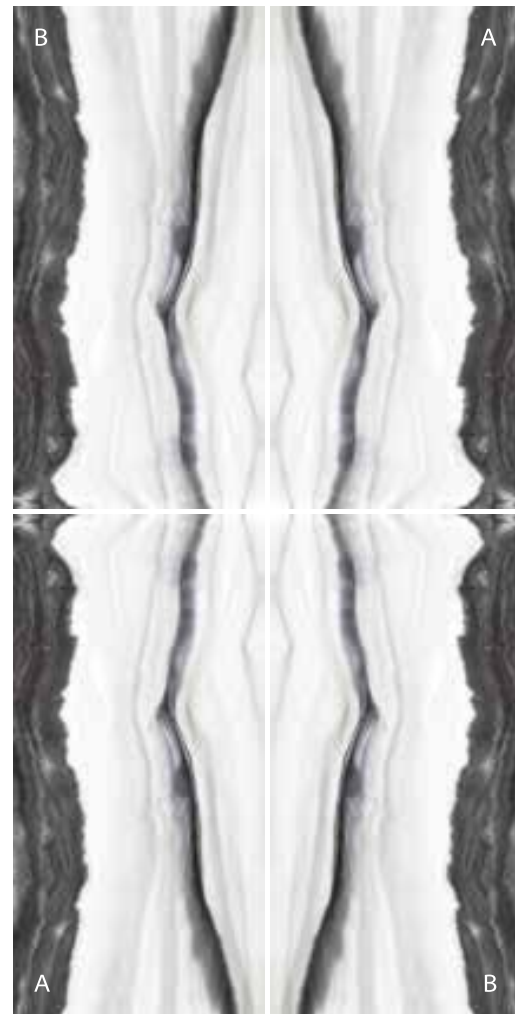

**CALABRIA**  
SERIES

**EBATLAR / SIZES**

**CALABRIA BOOKMATCH**

CALABRIA BOOKMATCH 60X120 | 90X180

**TEKNİK ÖZELLİKLER / TECHNICAL SPECIFICATIONS**

Available finishes  
in this product

**FULL LAPPATO**

FINISH / YÜZEY