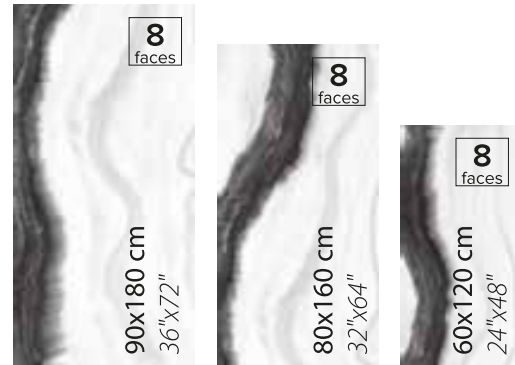

**CALABRIA**  
SERIES

**EBATLAR / SIZES**

**CALABRIA BOOKMATCH**

CALABRIA BOOKMATCH 60X120 | 90X180

**TEKNİK ÖZELLİKLER / TECHNICAL SPECIFICATIONS**

Available finishes  
in this product

**FULL LAPPATO**

FINISH / YÜZEY